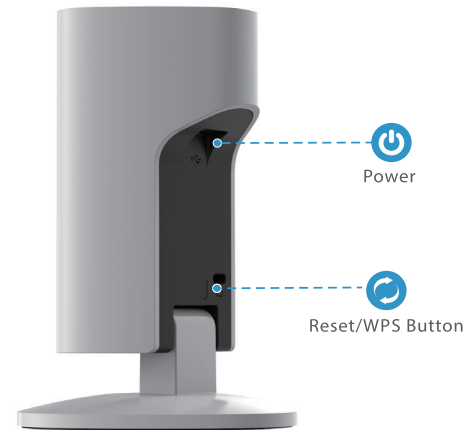

Back View

Specifications

Camera

1/3" 4Megapixel progressive CMOS
4MP(2688 x 1520)
Night Vision: 10m distance
2.3mm fixed lens
Field of View : 129°(H), 75°(V), 147°(D)

Video & Audio

Video Compression : H.265/H.264
Up to 20fps Frame Rate
16x Digital Zoom
Two-way Audio

Notice Management

Motion Detection
Human Detection
Configurable region and schedule

Network

Wi-Fi: IEEE802.11b/g/n, 50m open field
ONVIF Profile S&G, CGI
Easy4ip app: iOS, Android

Auxiliary Interface

Micro SD Slot (up to 128GB)
Built-in Mic & Speaker
WPS/Reset button

General

DC 5V1A Power supply
Power Consumption: <5W
Working Environment:-10°C~+45°C, Less than 95%RH
Dimensions: 107 × 76 × 65mm (4.2 × 3.0 × 2.6inch)
Weight: 160g (0.35lb)
CE, FCC, UL

What's in the box

- 1x Camera
- 1x Quick Start Guide
- 1x Power Adapter

- 1x USB Cable
- 1x Screw Package
- 1x Metal Quick Installation Board